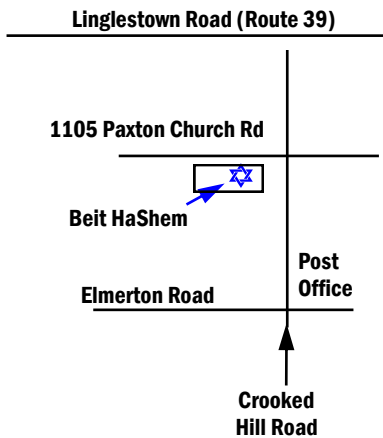

JUNE 2021

Monthly Activity Calendar

**MESSIANIC SYNAGOGUE
BEIT HASHEM**

Meets at:
1105 Paxton Church Rd.
Harrisburg, PA 17110

Phone: 717-651-5330

Website:
www.BeitHaShem.org

E-mail:
BeitHaShem@BeitHaShem.org